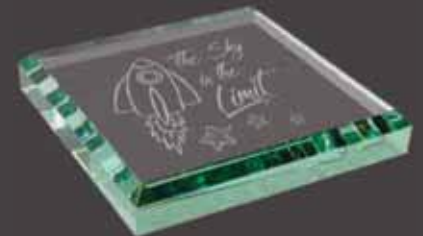

GPW24J
Size: 4" x 2 1/2" x 1/2"

GPW34J
Size: 4 1/2" x 3 1/2" x 1/2"

GPW33J
Size: 3" x 3" x 1/2"